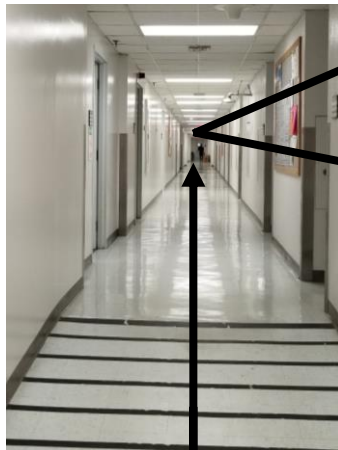

1. Go to elevator

2. Elevator to "G"

3. Get out, go right

4. Go down hallway

5. Go out doors

6. Go outdoors

6. Walk through desolate wasteland

7. Look for Alligator around corner

8. Go in doors

9. More doors...

10. Toward "Level G"

10. Turn corner

11. Enter Dental Sciences Building

11. Purchase Mt. Dew for "Dr." Dan 12. Call elevator

13. Press "6"

14. Exit on 6